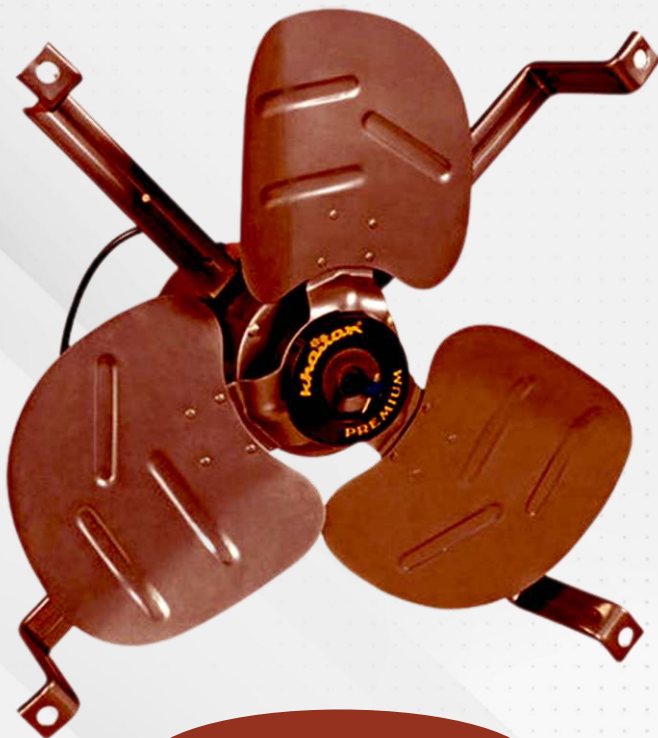

Motor Type	T-200, with Ring
Winding Type	Aluminium
Speed	Three Speed
Type	Bush Motor
Speed (RPM)	1440

MODEL NAME-GK 2052

.....

15" EXHAUST
COOL AIR EXHAUST

Motor Type	T-200, with Ring
Winding Type	Aluminium
Speed	Three Speed
Type	Double Ball Bearing Motor
Speed (RPM)	1440

380mm Sweep

500mm Sweep

MODEL NAME-GK 2053

.....

20" KIT

COOL AIR KIT

Motor Type	T-200, with Ring
Winding Type	Aluminium
Speed	Three Speed
Type	Bush Motor
Speed (RPM)	1440

MODEL NAME-GK 2054

.....

18" EXHAUST

COOL AIR EXHAUST

Motor Type	T-200, with Ring
Winding Type	Aluminium
Speed	Three Speed
Type	Double Ball Bearing Motor
Speed (RPM)	1440

450mm Sweep

MODEL NAME-GK 2055
.....**18" EXHAUST****COOL AIR EXHAUST**

Motor Type	T-200, with Ring
Winding Type	Copper
Speed	Three Speed
Type	Double Ball Bearing Motor
Speed (RPM)	1440

**450mm Sweep****500mm Sweep****MODEL NAME-GK 2056**
.....**20" KIT****COOL AIR KIT**

Motor Type	T-200, with Ring
Winding Type	Copper
Speed	Three Speed
Type	Bush Motor
Speed (RPM)	1440