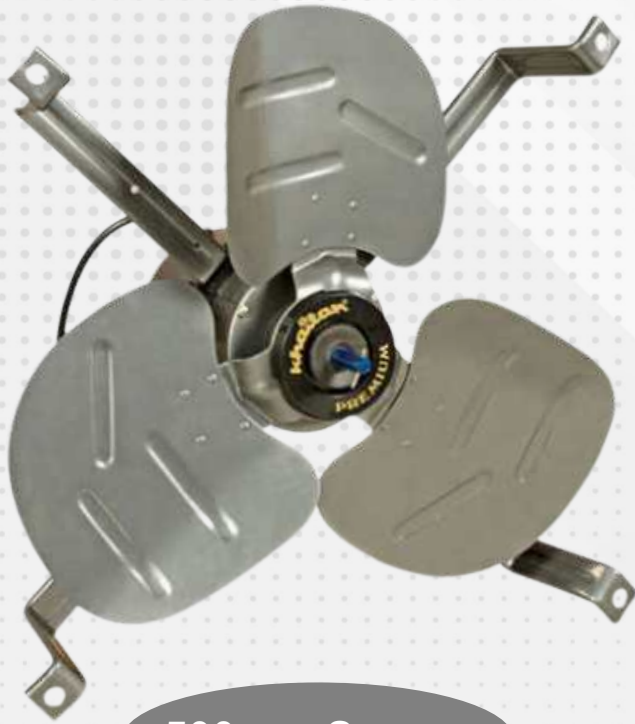

The name is enough

NEW RANGE OF KHAITAN MOTOR & PUMPS

**PERFECT
PARTNER
FOR AIR COOLERS**

Choose us for Better quality

400mm Sweep

MODEL NAME-GK 2051

.....

16" KIT
COOL AIR KIT

Motor Type	T-200, with Ring
Winding Type	Aluminium
Speed	Three Speed
Type	Bush Motor
Speed (RPM)	1440

MODEL NAME-GK 2052

.....

15" EXHAUST
COOL AIR EXHAUST

Motor Type	T-200, with Ring
Winding Type	Aluminium
Speed	Three Speed
Type	Double Ball Bearing Motor
Speed (RPM)	1440

380mm Sweep

500mm Sweep

MODEL NAME-GK 2053

.....

20" KIT

COOL AIR KIT

Motor Type	T-200, with Ring
Winding Type	Aluminium
Speed	Three Speed
Type	Bush Motor
Speed (RPM)	1440

MODEL NAME-GK 2054

.....

18" EXHAUST

COOL AIR EXHAUST

Motor Type	T-200, with Ring
Winding Type	Aluminium
Speed	Three Speed
Type	Double Ball Bearing Motor
Speed (RPM)	1440

450mm Sweep

MODEL NAME-GK 2055
.....**18" EXHAUST****COOL AIR EXHAUST**