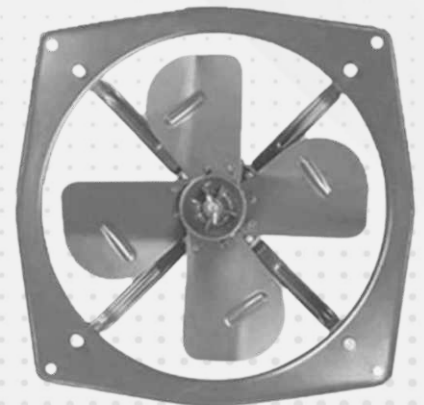

The name is enough

NEW RANGE OF KHAITAN MOTOR & PUMPS

**PERFECT
PARTNER
FOR AIR COOLERS**

Choose us for Better quality

400mm Sweep

MODEL NAME-GK 2051

.....

16" KIT
COOL AIR KIT

Motor Type	T-200, with Ring
Winding Type	Aluminium
Speed	Three Speed
Type	Bush Motor
Speed (RPM)	1440

MODEL NAME-GK 2052

.....

15" EXHAUST
COOL AIR EXHAUST

Motor Type	T-200, with Ring
Winding Type	Aluminium
Speed	Three Speed
Type	Double Ball Bearing Motor
Speed (RPM)	1440

380mm Sweep

500mm Sweep

MODEL NAME-GK 2053

.....

20" KIT

COOL AIR KIT

Motor Type	T-200, with Ring
Winding Type	Aluminium
Speed	Three Speed
Type	Bush Motor
Speed (RPM)	1440

MODEL NAME-GK 2054

.....

18" EXHAUST

COOL AIR EXHAUST

Motor Type	T-200, with Ring
Winding Type	Aluminium
Speed	Three Speed
Type	Double Ball Bearing Motor
Speed (RPM)	1440

450mm Sweep

MODEL NAME-GK 2055
.....**18" EXHAUST****COOL AIR EXHAUST**