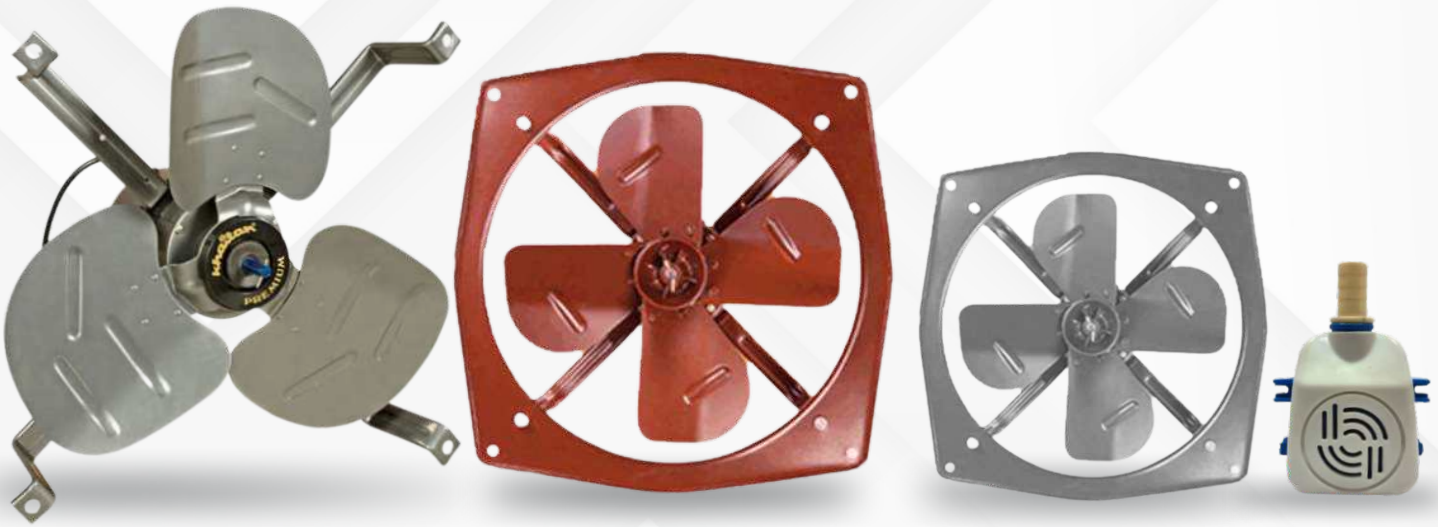

The name is enough

NEW RANGE OF KHAITAN MOTOR & PUMPS

**PERFECT
PARTNER
FOR AIR COOLERS**

Choose us for Better quality

400mm Sweep

MODEL NAME-GK 2051

.....

16" KIT
COOL AIR KIT

Motor Type	T-200, with Ring
Winding Type	Aluminium
Speed	Three Speed
Type	Bush Motor
Speed (RPM)	1440

MODEL NAME-GK 2052

.....

15" EXHAUST
COOL AIR EXHAUST

Motor Type	T-200, with Ring
Winding Type	Aluminium
Speed	Three Speed
Type	Double Ball Bearing Motor
Speed (RPM)	1440

380mm Sweep

500mm Sweep

MODEL NAME-GK 2053

.....

20" KIT

COOL AIR KIT

Motor Type	T-200, with Ring
Winding Type	Aluminium
Speed	Three Speed
Type	Bush Motor
Speed (RPM)	1440

MODEL NAME-GK 2054

.....

18" EXHAUST

COOL AIR EXHAUST

Motor Type	T-200, with Ring
Winding Type	Aluminium
Speed	Three Speed
Type	Double Ball Bearing Motor
Speed (RPM)	1440

450mm Sweep

MODEL NAME-GK 2055
.....**18" EXHAUST****COOL AIR EXHAUST**