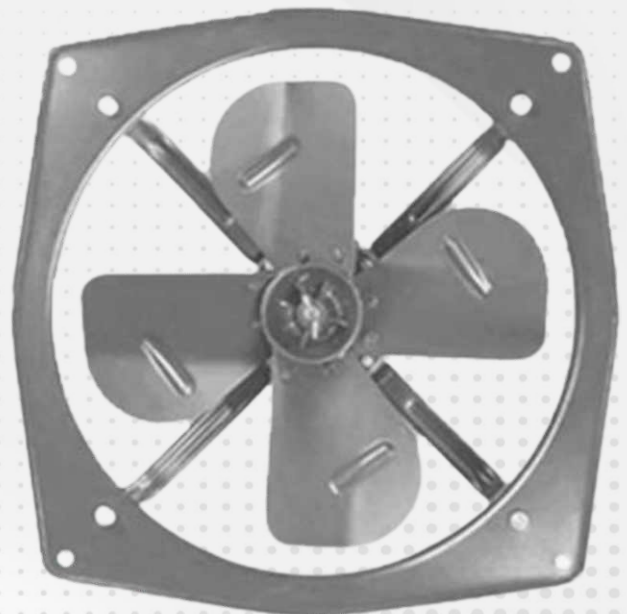

The name is enough

NEW RANGE OF KHAITAN MOTOR & PUMPS

**PERFECT
PARTNER
FOR AIR COOLERS**

Choose us for Better quality

400mm Sweep

MODEL NAME-GK 2051

.....

16" KIT
COOL AIR KIT

Motor Type	T-200, with Ring
Winding Type	Aluminium
Speed	Three Speed
Type	Bush Motor
Speed (RPM)	1440

MODEL NAME-GK 2052

.....

15" EXHAUST
COOL AIR EXHAUST

Motor Type	T-200, with Ring
Winding Type	Aluminium
Speed	Three Speed
Type	Double Ball Bearing Motor
Speed (RPM)	1440

380mm Sweep

500mm Sweep

MODEL NAME-GK 2053

.....

20" KIT

COOL AIR KIT

Motor Type	T-200, with Ring
Winding Type	Aluminium
Speed	Three Speed
Type	Bush Motor
Speed (RPM)	1440

MODEL NAME-GK 2054

.....

18" EXHAUST

COOL AIR EXHAUST

Motor Type	T-200, with Ring
Winding Type	Aluminium
Speed	Three Speed
Type	Double Ball Bearing Motor
Speed (RPM)	1440

450mm Sweep

MODEL NAME-GK 2055
.....**18" EXHAUST****COOL AIR EXHAUST**